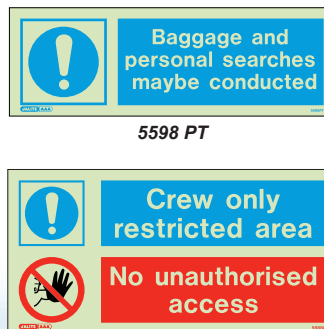

5588 G

5599 PT

5597 M